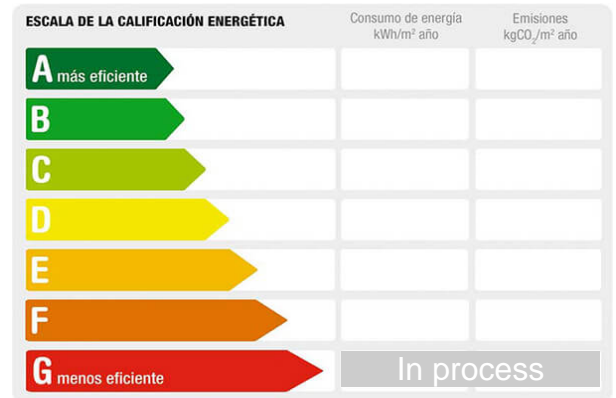

Reference: **181-1**
Property type: Garage
Sale/rent: For sale
Price: **109.500 €**
Condition: Good condition

Address: Extremadura
Floor: Baja
Town: Isla Cristina
Province: Huelva
Postal code: 21410
Zone: Centro